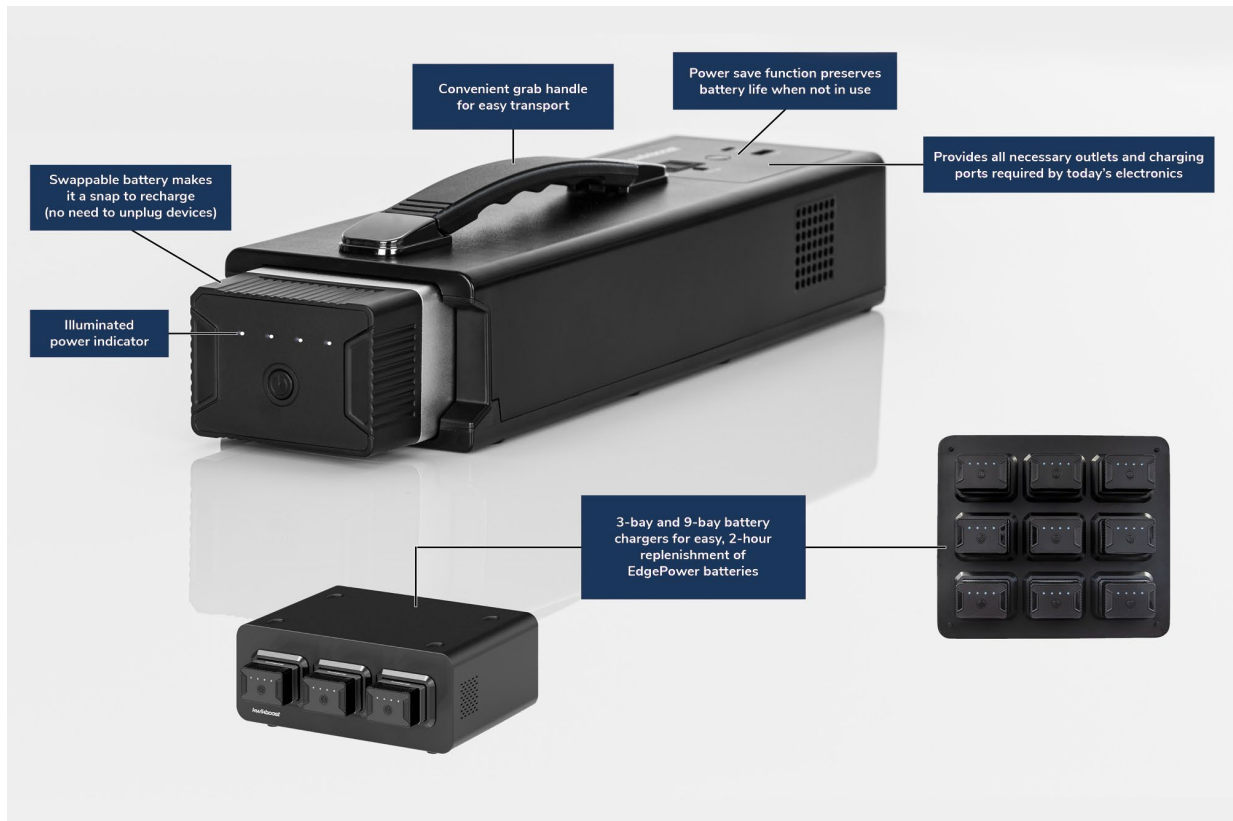

KWIKBOOST EDGEPOWER® PORTABLE POWER STATION - BUNDLE OPTIONS

KwikBoost EdgePower® is the cordless battery-powered charging station that supports today's flexible work and learning environments. Perfect for laptops, tablets, Chromebooks, phones, and more, EdgePower frees users from wall outlets and extension cords.

To provide maximum value to schools, conference centers, co-working spaces, libraries, and other large organizations, EdgePower Portable Power Station systems are available in the following bundles.

Choose the bundle you need based on the number of users and how often each user may require supplemental power. If your needs increase in the future, it's easy to expand and scale your EdgePower system with additional components.

POWERFUL | RECHARGEABLE | PORTABLE

BUNDLE OPTIONS **WHAT'S INCLUDED**

KWIKBOOST EDGEPOWER® PORTABLE POWER STATION PERSONAL USE BUNDLE
KBEP002

- 1 Portable Power Station
- 1 Rechargeable Battery
- 1 Single Battery Charger

KWIKBOOST EDGEPOWER® PORTABLE POWER STATION LIGHT USE BUNDLE
KBEP003

- 3 Portable Power Stations
- 3 Rechargeable Batteries
- 1 3-Bay Battery Charger

KWIKBOOST EDGEPOWER® PORTABLE POWER STATION HEAVY USE BUNDLE
KBEP004