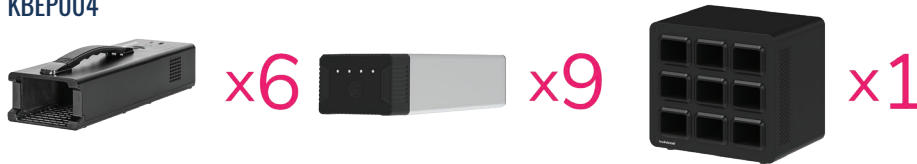

KWIKBOOST EDGEPOWER® PORTABLE POWER STATION - BUNDLE OPTIONS

KwikBoost EdgePower® is the cordless battery-powered charging station that supports today's flexible work and learning environments. Perfect for laptops, tablets, Chromebooks, phones, and more, EdgePower frees users from wall outlets and extension cords.

POWERFUL | RECHARGEABLE | PORTABLE

BUNDLE OPTIONS **WHAT'S INCLUDED**

KWIKBOOST EDGEPOWER® PORTABLE POWER STATION PERSONAL USE BUNDLE
KBEP002

- 1 Portable Power Station
- 1 Rechargeable Battery
- 1 Single Battery Charger

KWIKBOOST EDGEPOWER® PORTABLE POWER STATION LIGHT USE BUNDLE
KBEP003

- 3 Portable Power Stations
- 3 Rechargeable Batteries
- 1 3-Bay Battery Charger

KWIKBOOST EDGEPOWER® PORTABLE POWER STATION HEAVY USE BUNDLE
KBEP004

- 6 Portable Power Stations
- 9 Rechargeable Batteries
- 1 9-Bay Battery Charger

KWIKBOOST EDGEPOWER® PORTABLE POWER STATION CONSTANT USE BUNDLE
KBEP007

- 6 Portable Power Stations
- 12 Rechargeable Batteries
- 1 9-Bay Battery Charger