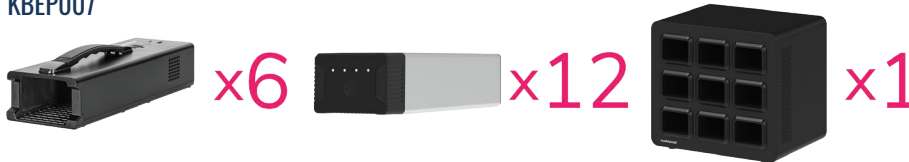

KWIKBOOST EDGEPOWER® PORTABLE POWER STATION - BUNDLE OPTIONS

KwikBoost EdgePower® is the cordless battery-powered charging station that supports today's flexible work and learning environments. Perfect for laptops, tablets, Chromebooks, phones, and more, EdgePower frees users from wall outlets and extension cords.

POWERFUL | RECHARGEABLE | PORTABLE

BUNDLE OPTIONS **WHAT'S INCLUDED**

KWIKBOOST EDGEPOWER® PORTABLE POWER STATION PERSONAL USE BUNDLE
KBEP002

- 1 Portable Power Station
- 1 Rechargeable Battery
- 1 Single Battery Charger

KWIKBOOST EDGEPOWER® PORTABLE POWER STATION LIGHT USE BUNDLE
KBEP003

- 3 Portable Power Stations
- 3 Rechargeable Batteries
- 1 3-Bay Battery Charger

KWIKBOOST EDGEPOWER® PORTABLE POWER STATION HEAVY USE BUNDLE
KBEP004

- 6 Portable Power Stations
- 9 Rechargeable Batteries
- 1 9-Bay Battery Charger

KWIKBOOST EDGEPOWER® PORTABLE POWER STATION CONSTANT USE BUNDLE
KBEP007

- 6 Portable Power Stations
- 12 Rechargeable Batteries
- 1 9-Bay Battery Charger